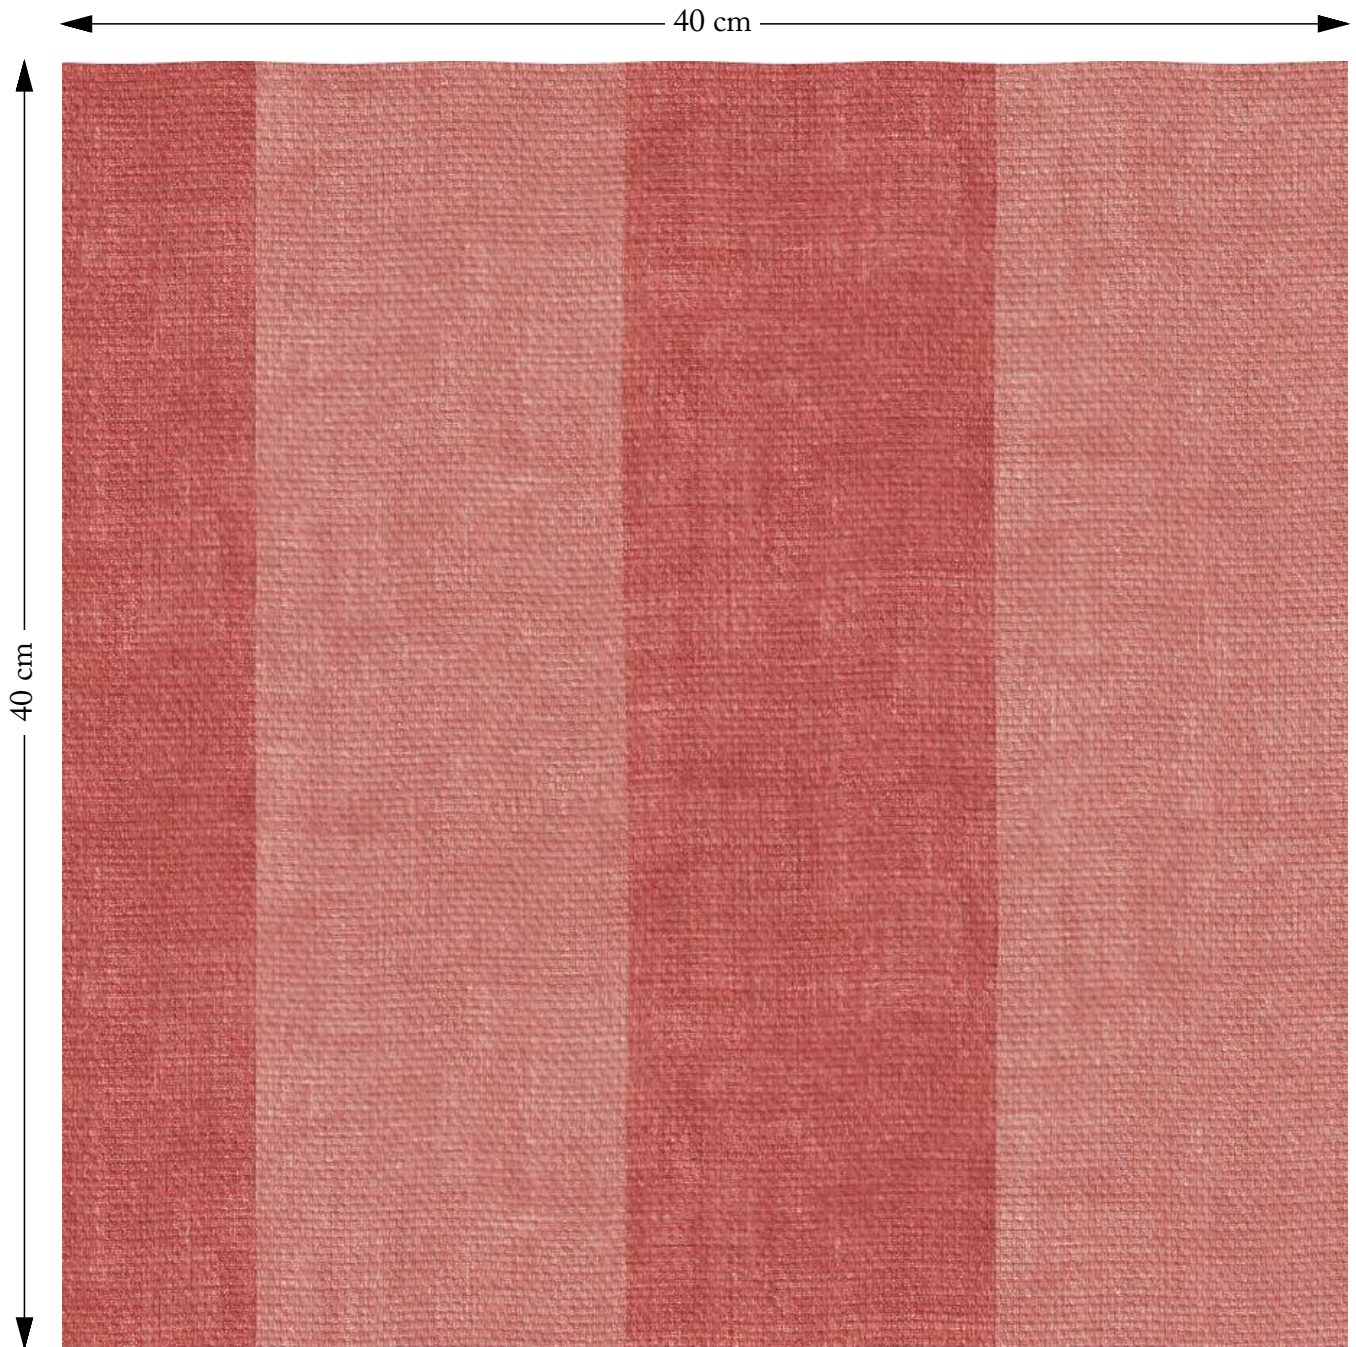

SOFAS & STUFF

The amount of fabric shown above is indicated by the dimension.

Spill Resistant Furrow Stripe Broad Tuscan Red

Composition: 100% Polyester

Repeat: Horizontal 23.0cm Vertical 0.0cm

Martindale: 40000

Care: Professional Clean Only

Description: Tonal stripes that bring rhythm and structure to upholstery. Inspired by the patterns created when fields are cut or grass mown, these stripes have a timeless appeal that is playful and spirited.