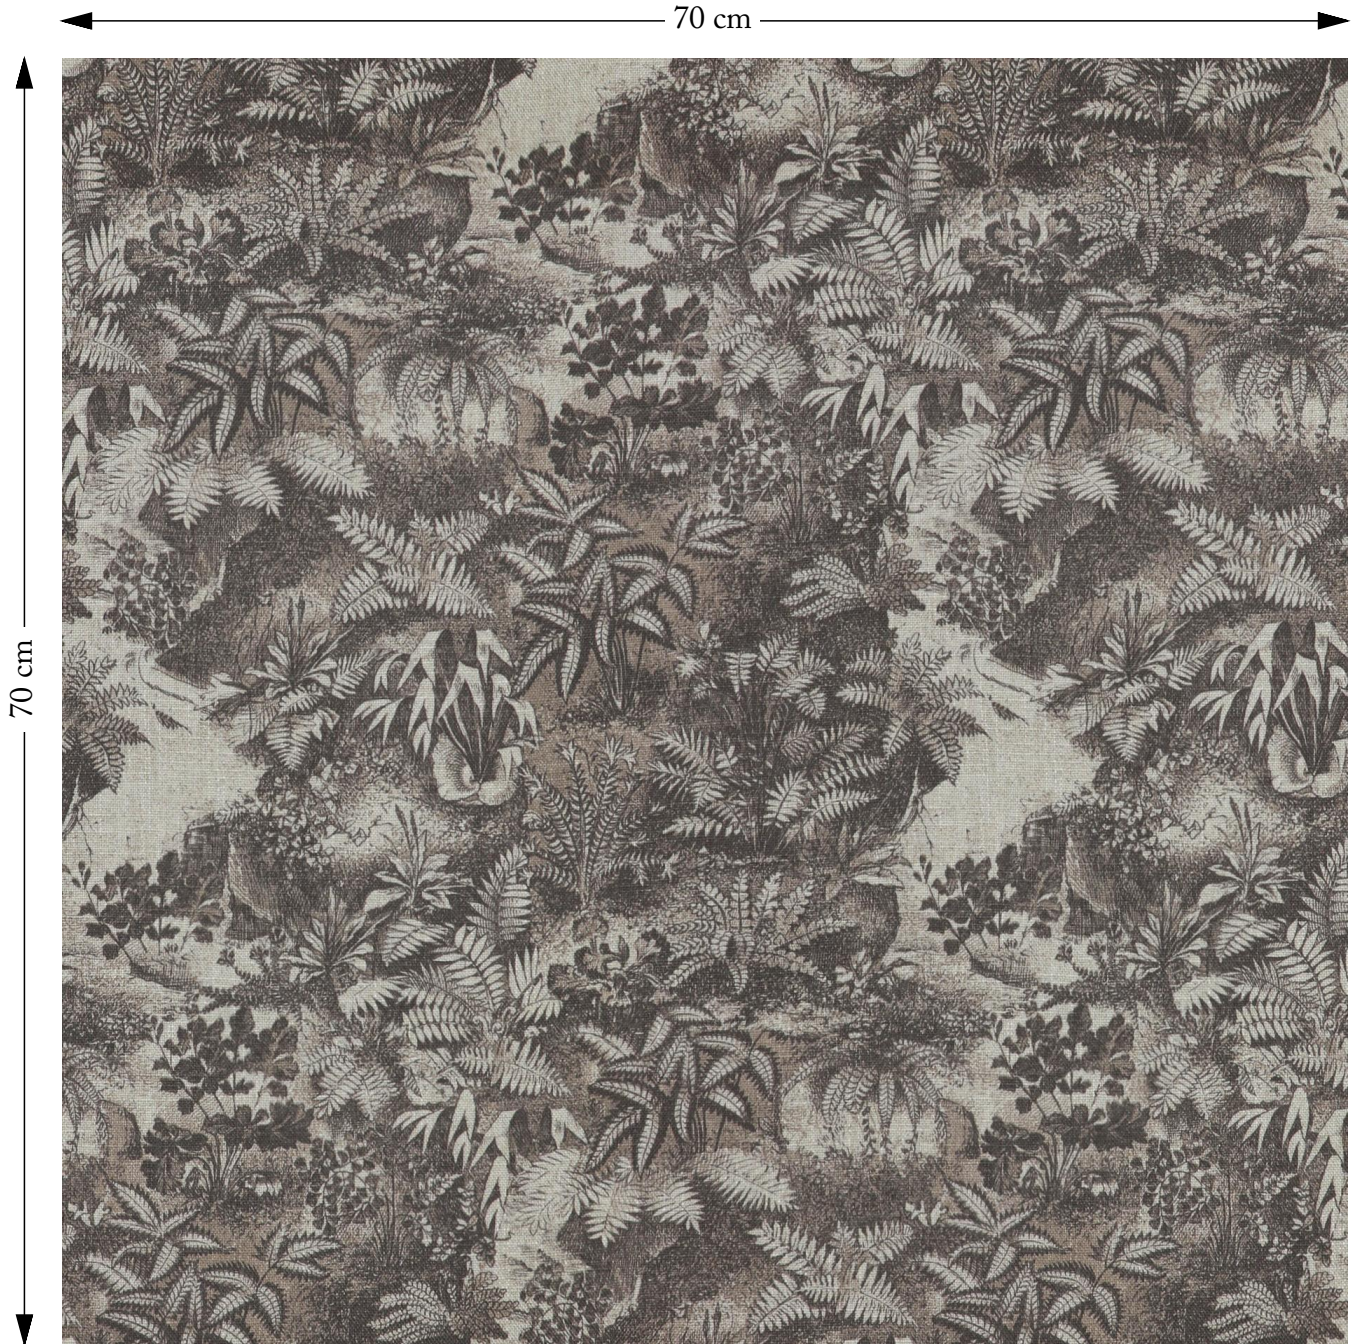

# SOFAS & STUFF

The amount of fabric shown above is indicated by the dimension.

## Spill Resistant RHS Ferns Toile Bark

Composition: 100% Polyester

Repeat: Horizontal 46.0cm Vertical 78.5cm

Martindale: 40000

Care: Professional Clean Only

Description: Inspired by a late-19th century plant catalogue cover from Fern nurserymen W. & J. Birkenhead, highlighting the delicate structure of ferns against an uncoloured backdrop.