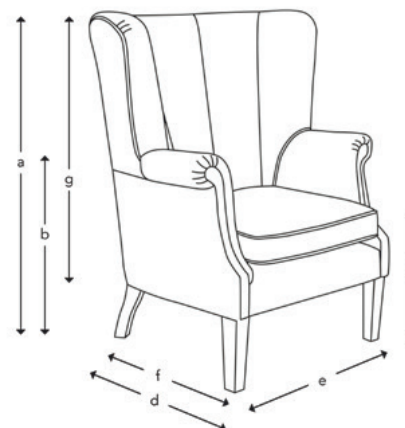

SOFAS & STUFF

WHITEWELL FLUTED BACK CHAIR

(a) Total height      (b) Arm height      (c) Seat height      (d) Depth      (e) Width      (f) Seat depth      (g) Access height

112 cm	68 cm	54 cm	90 cm	88 cm	48 cm	92 cm
--------	-------	-------	-------	-------	-------	-------

Front cover: Traditional Velvet Highland Green

WHITEWELL SPECIFICATION

**Upholstery:** Any fabric in the world

**Seat:** Feather wrapped foam seat cushion

**Back:** Upholstered fluted fixed back

**Frame construction:** Hard wood, pinned, glued and screwed