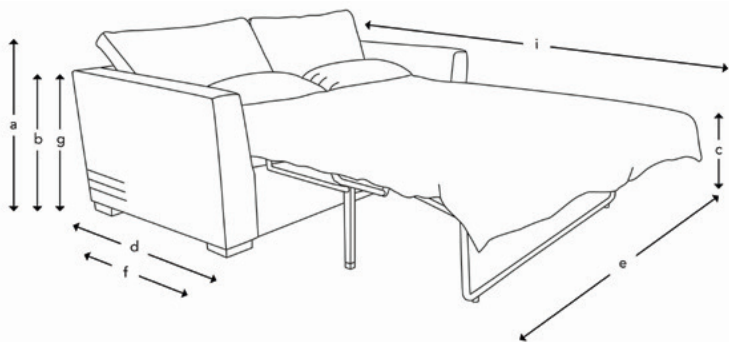

### HOW THE WADENHOE SOFA BED MEASURES UP

	4 Seater Sofa Bed	3 Seater Sofa Bed	2 Seater Sofa Bed	Snuggler Sofa Bed	Large Corner Sofa Bed LHF/RHF	Medium Corner Sofa Bed LHF/RHF	Small Corner Sofa Bed LHF/RHF
(a) Total height	90 cm	90 cm	90 cm	90 cm	95 cm	95 cm	95 cm
(b) Arm height	69 cm	69 cm	69 cm	69 cm	70 cm	70 cm	70 cm
(c) Seat height	50 cm	50 cm	50 cm	50 cm	50 cm	50 cm	50 cm
(d) Depth	102 cm	102 cm	102 cm	102 cm	102 cm	102 cm	102 cm
(e) Width	210 cm	190 cm	170 cm	130 cm	293 cm	273 cm	253 cm
(f) Seat depth	56 cm	56 cm	56 cm	56 cm	56 cm	56 cm	56 cm
(g) Access height	64 cm	64 cm	64 cm	64 cm	65 cm	65 cm	65 cm
(h) Length	-	-	-	-	209 cm	209 cm	209 cm
(i) Open depth	228 cm	228 cm	228 cm	228 cm	244 cm	244 cm	244 cm
Number of scatters	2 large	2 large	2 large	1 large	2 large	2 large	2 large
Mattress size	152 cm x 180 cm	132 cm x 180 cm	112 cm x 180 cm	72 cm x 180 cm	152 cm x 183 cm	132 cm x 183 cm	112 cm x 183 cm