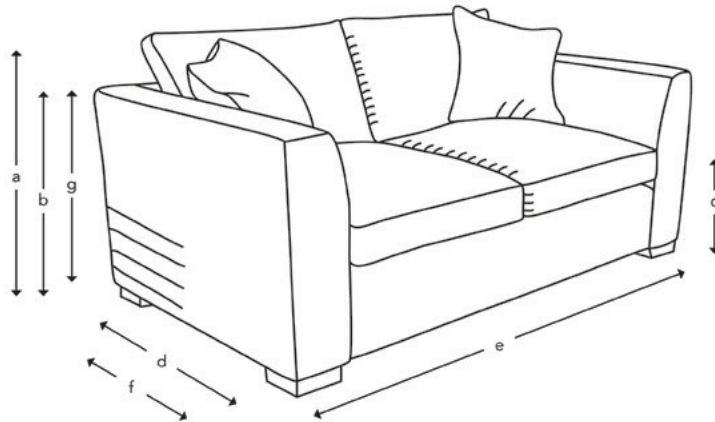

HOW THE WADENHOE MEASURES UP

Upholstery: Any fabric in the world

Cushions: Quallofil Blue Eco fibre seat cushions with luxury duck feather back cushions

Scatter cushions: Luxury duck feather

Frame construction: Hard wood, pinned, glued and screwed

Sizing: Handmade products may have a variation of up to 3cm

Frame guarantee: Lifetime

Front cover: Omega Brass. **Back cover:** Aqua Clean Dunbar Oyster

(a) Total height	87 cm	87 cm	87 cm	82 cm	46 cm	38 cm
(b) Arm height	70 cm	70 cm	70 cm	56 cm	-	-
(c) Seat height	46 cm	46 cm	46 cm	40 cm	46 cm	38 cm
(d) Depth	102 cm	102 cm	97 cm	89 cm	72 cm	51 cm
(e) Width	212 cm	182 cm	94 cm	75 cm	102 cm	65 cm
(f) Seat depth	68 cm	68 cm	68 cm	68 cm	-	-
(g) Access height	66 cm	66 cm	66 cm	66 cm	-	-
Number of scatters	2	2	-	-	-	-

Standard feet option in light or dark finish:

Accent chair feet in a dark or light finish:

Not sure whether your new furniture will fit? Speak to our experts to arrange an access check