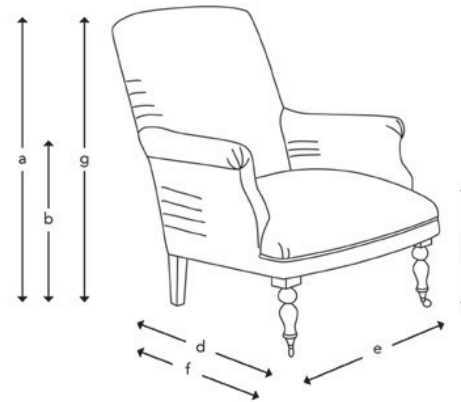

# SOFAS & STUFF

SNAPE CHAIR

(a) Total height	(b) Arm height	(c) Seat height	(d) Depth	(e) Width	(f) Seat depth	(g) Access height
93 cm	59 cm	44 cm	88 cm	76 cm	54 cm	74 cm

## SNAPE SPECIFICATION

**Upholstery:** Any fabric in the world

**Seat:** Zig zag sprung seat

**Back:** Zig zag sprung back

**Frame construction:** Hard wood

**Sizing:** Handmade products may have a variation of up to 3cm