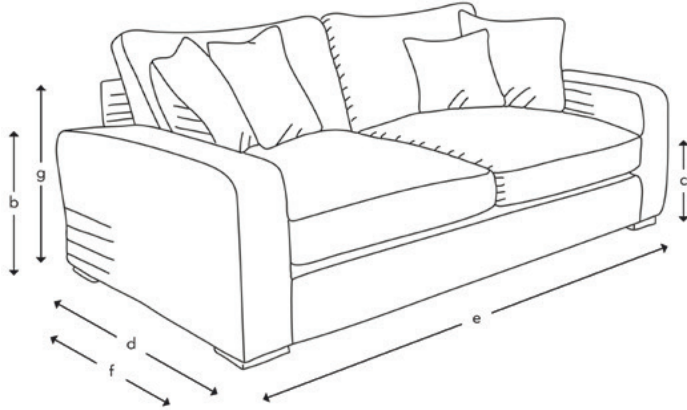

HOW THE STOCKBRIDGE MEASURES UP

Upholstery: Any fabric in the world

Cushions: Quallofil Blue Eco fibre seat cushions with duck feather back cushions

Scatter cushions: Luxury duck feather

Frame construction: Hard wood, pinned, glued and screwed

Sizing: Handmade products may have a variation of up to 3cm

Frame guarantee: Lifetime

Front cover: Warwick Graf Slate. **Back cover:** V&A Threads of India Opulent Velvets Ikat Mirage Burnt Umber

Not sure whether your new furniture will fit? Speak to our experts to arrange an access check

THE PERFECT FIT

Our bespoke furniture is lovingly handmade in Britain using traditional techniques. We're here to help you find the perfect sofa, sofa bed or chair for your home, and each piece can be upholstered in any fabric in the world.

If you need more inspiration, why not book a free design appointment? An expert from your local showroom will find out what you're looking for and answer any questions.

CAN WE HELP?

Our design consultants are on hand to offer style tips and product advice. Contact your local showroom, or call Head Office on 0808 178 3211.

www.sofasandstuff.com

V1.1