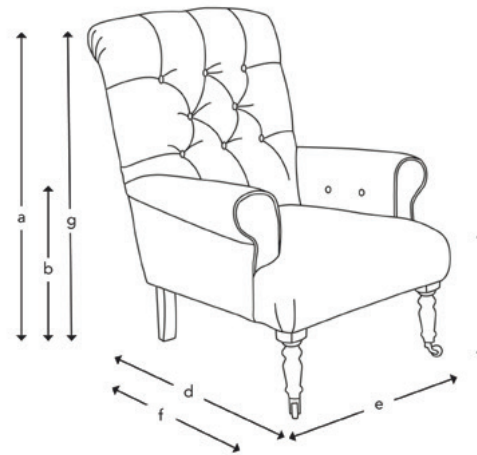

## CHELSHAM CHAIR

### CHELSHAM SPECIFICATION

**Upholstery:** Any fabric in the world  
**Cushions:** Upholstered fixed seat and buttoned fixed back  
**Frame construction:** Hard wood, pinned, glued and screwed  
**Sizing:** Handmade products may have a variation of up to 3cm  
**Frame guarantee:** Lifetime  
 The chair is also available at a width of 83cm  
*Front cover: Roxburgh Herringbone Paprika*

|                   | Chair  | Gents Chair | 3 Seater Sofa |
|-------------------|--------|-------------|---------------|
| (a) Total height  | 101 cm | 101 cm      | 101 cm        |
| (b) Arm height    | 62 cm  | 62 cm       | 62 cm         |
| (c) Seat height   | 48 cm  | 48 cm       | 48 cm         |
| (d) Depth         | 99 cm  | 99 cm       | 99 cm         |
| (e) Width         | 78 cm  | 83 cm       | 190 cm        |
| (f) Seat depth    | 55 cm  | 55 cm       | 55 cm         |
| (g) Access height | 81 cm  | 81 cm       | 81 cm         |